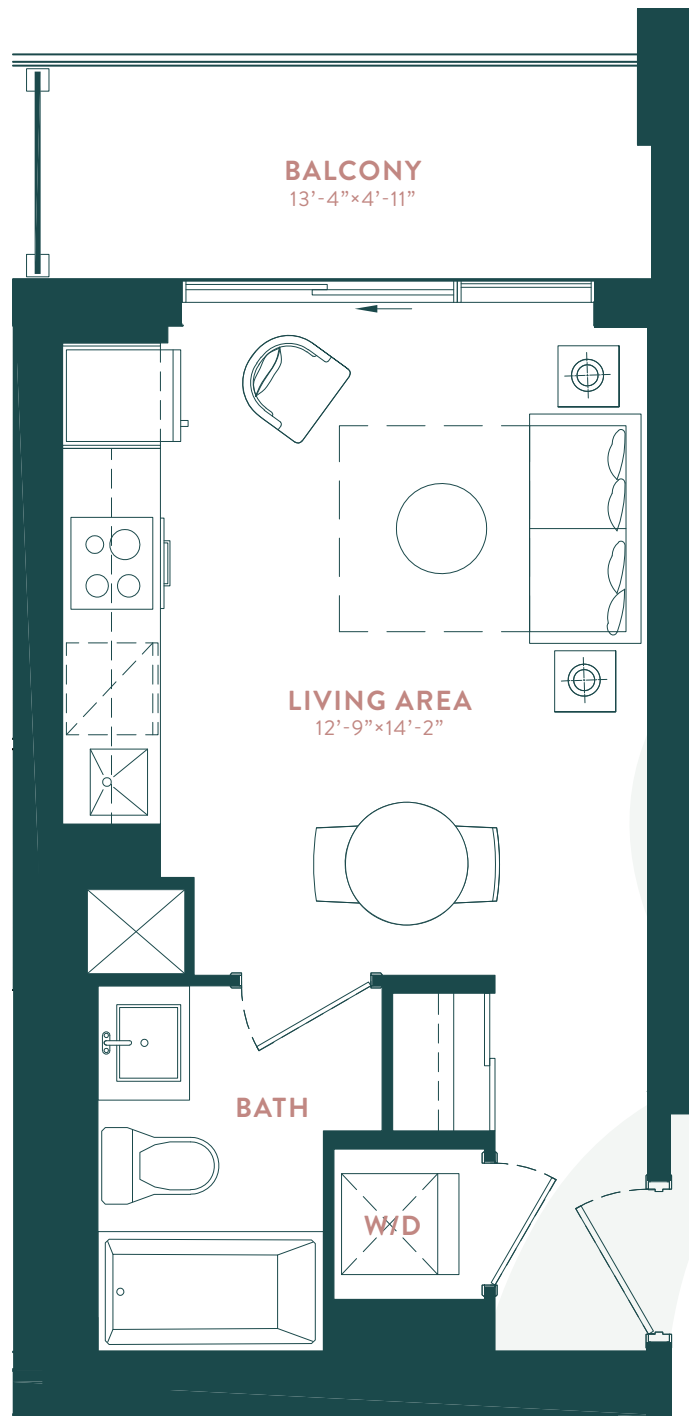

INTERIOR: 347 SQ. FT. | OUTDOOR: 66 SQ.FT. | TOTAL: 413 SQ.FT.

6<sup>TH</sup> - 9<sup>TH</sup> FLOOR

10<sup>TH</sup> FLOOR

11<sup>TH</sup> FLOOR